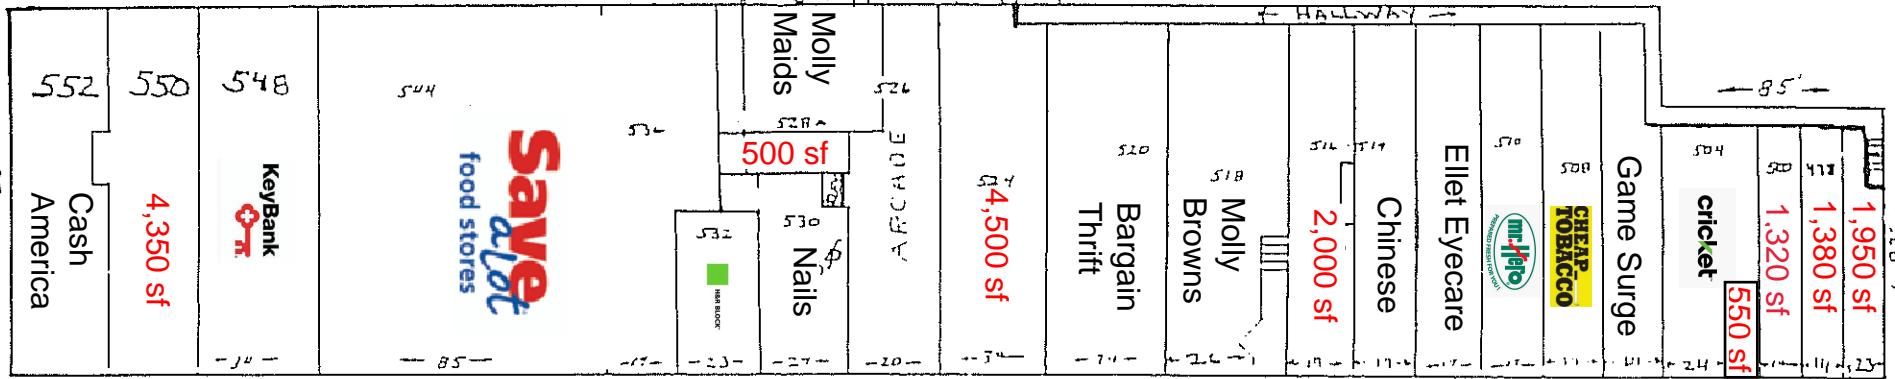

EASTGATE ELLET PLAZA  
496-552 CANTON RD  
AKRON, OHIO 44312

Available Bowling Alley  
20,000 ft

4,200 sf available  
on lower level

ATM Building pad  
(apprx. 160 sf)

CANTON ROAD (RT 91)

NORTH →

Lower Level Retail

Bowling Alley  
Apprx. 20,000 sf